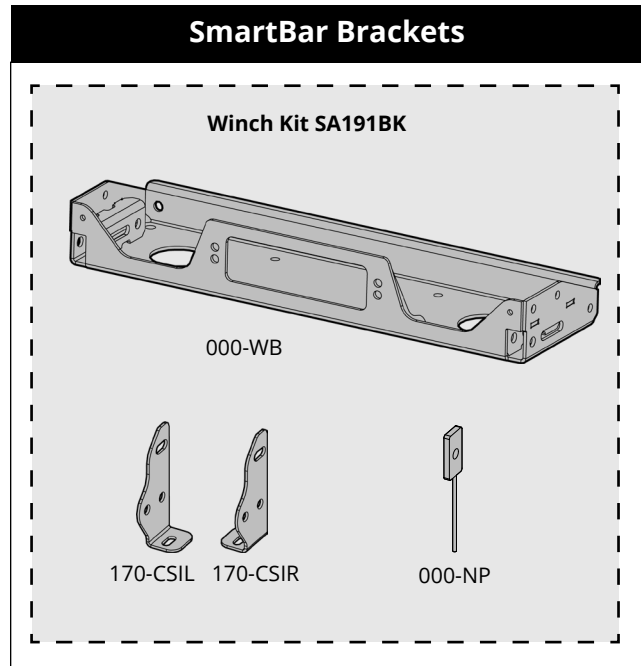

Document Title:
SA191BK Packing List

Application:
Toyota Hilux Winch Brackets

Revision:
A (27 September 2018)

191 SmartBar Winch Kit SA191BK			
Code	Description	Qty	OK
MM80846	000-WB	1	
MM50764	BRKT 170-CSIL	1	
MM50765	BRKT 170-CSIR	1	
BP1024	12 X 30 M88Zpb Hex Cad Bolt	6	
BP1094	12Mzpw M12 Washers	6	
BP80313	M12 FLANG W/LOCK NUT UN023512	6	
BP1017	10 X 30 M88Zpbhexs Cad Bolt	6	
BP1093	10Mzpw-53530	4	
BP1147	084371 10X38X38X3 Zinc Plt Sq	2	
BP1125	10Mwinbu M10 Wiz Lock Nut	4	
BP1139	10Msw Zinc Plt Spring Wash	2	
MM38446	000-Np ZP	2	
Packed By		Date	